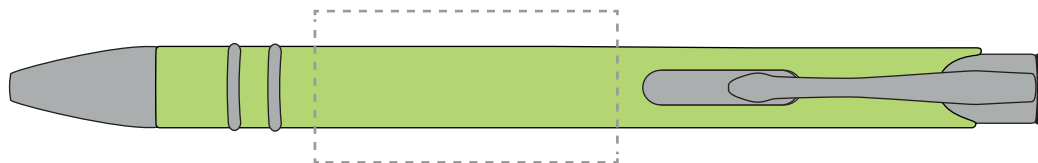

Your Ref:

Quantity:

Product Code: TPC731701

Our Ref:

Version: 1

Product Colour: LIGHT GREEN

PRINTING CONCERNS:

We stock this item in the following colours

**PANTONE REFERENCE(S)**

● Engrave

ARTWORK SCALE 100%

ARTWORK SCALE 100%

Rotary Engrave Area:
40mm x 20mmProduct Image for visualisation
- colours may vary**The dashed line is to demonstrate print area and will not appear on your printed item****PLEASE NOTE:**